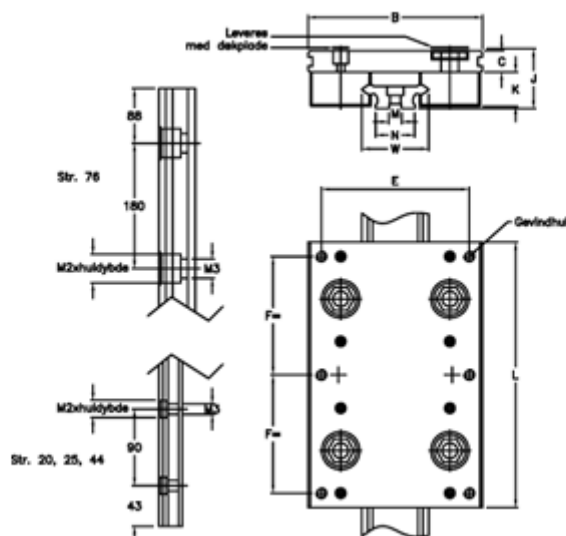

Data Sheet

Article number: 056514411076

Description: Hepco Simple Select 44 1-1076

Measures

| | |
|-----------|-------------|
| B = 116 | M = 8x3 |
| C = 14.5 | M1 = 7.0 |
| E = 96 | M2 = 11x6,1 |
| F = 80 | N = 26.4 |
| G = 6xM8 | Size = 44 |
| J = 38.74 | W = 44 |
| K = 22.5 | |
| L = 180 | |